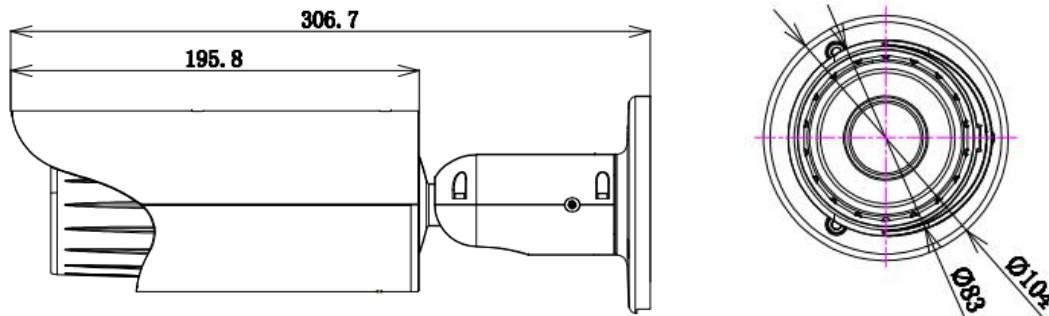

DH-IPC-HFW5300C-L

Dimensions (mm)

Accessory (optional)

PFA130	PFA150	PFA151

Dahua Technology Co., Ltd.

1199 BinAn Road, Binjiang District, Hangzhou, China

Tel: +86-571-87688883

Fax: +86-571-87688815

Email: overseas@dahuatech.com

www.dahuasecurity.com

*Design and specifications are subject to change without notice.

© 2014 Dahua Technology Co., Ltd.